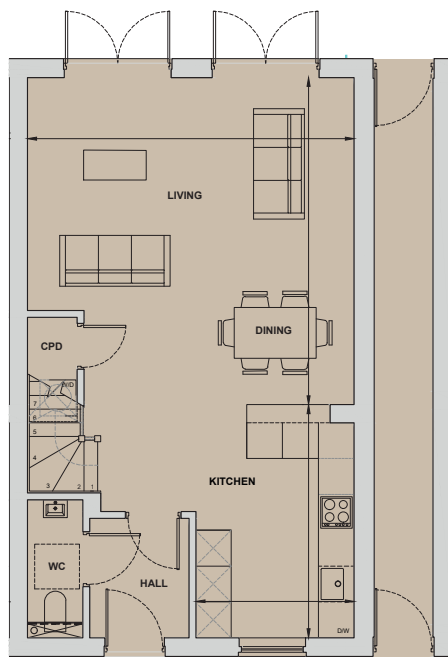

# Birch

3 Bedroom Home

Plots 2\*, 6, 19, 43\* & 46

Living/Dining	5.46m x 5.47m	17'11" x 17'11"
Kitchen	2.64m x 3.90m	8'8" x 12'10"
Bedroom 1	4.41m x 3.75m	14'6" x 12'4"
Bedroom 2	3.79m x 3.39m	12'5" x 11'1"
Bedroom 3	2.87m x 3.39m	9'5" x 11'1"
Total Internal Area	114.8 sq m	1,236 sq ft

\*Handed to floorplan shown

Computer generated image indicative only

Ground Floor

First Floor