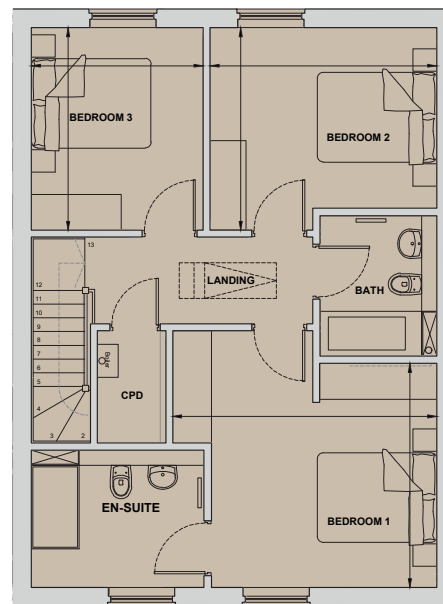

# Birch

3 Bedroom Home

Plots 2\*, 6, 19, 43\* & 46

Living/Dining	5.46m x 5.47m	17'11" x 17'11"
Kitchen	2.64m x 3.90m	8'8" x 12'10"
Bedroom 1	4.41m x 3.75m	14'6" x 12'4"
Bedroom 2	3.79m x 3.39m	12'5" x 11'1"
Bedroom 3	2.87m x 3.39m	9'5" x 11'1"
Total Internal Area	114.8 sq m	1,236 sq ft

\*Handed to floorplan shown

Computer generated image indicative only

Ground Floor

First Floor